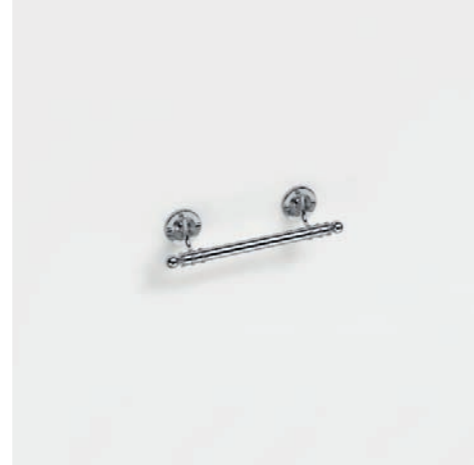

DINA COLLECTION

DESIGN BY ANTONIO BLANCH

ACABADOS FINISHES
 ● 002 CROMO CHROME
 ● 003 CROMO - ORO CHROME - GOLD

TOALLERO 60
TOWEL RAIL 60
16.10.60 ●●

TOALLERO 46
TOWEL RAIL 46
16.10.46 ●●

TOALLERO 30
TOWEL RAIL 30
16.10.30 ●●

PORTARROLLOS AUXILIAR
SPARE PAPER HOLDER
16.40.42 ●●

ESPEJO PARED EXTENSIBLE
EXTENSIBLE WALL MIRROR
90.81.41 ●●

ESPEJO SOBREMESA
MIRROR
90.81.04 ●●

ARGOLLA
TOWEL RING
16.20.55 ●●

ESTANTERÍA TOALLAS
TOWEL RACK
16.51.10 ●●

TOALLERO DE PIE
TOWEL STAND
16.21.01 ●●

ESTANTERÍA 1
SHELVING UNIT 1
16.51.01 ●●

ESTANTERÍA 4 RINCÓN
CORNER SHELVING UNIT 4
16.51.34 ●●

CARRITO RECTANGULAR 700 X 450
TROLLEY 700 X 450
16.91.71 ●●

COLGADOR SIMPLE
HOOK
16.30.01 ●●