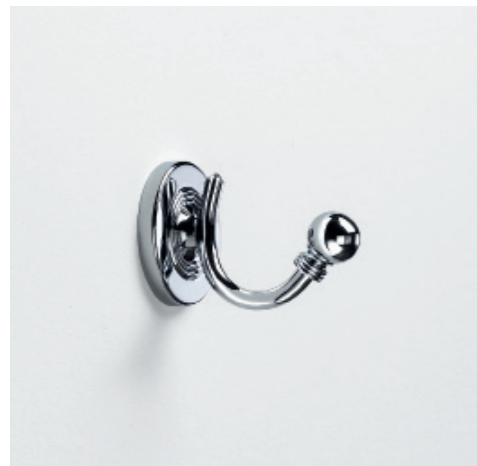

DINA COLLECTION

DESIGN BY ANTONIO BLANCH

ACABADOS FINISHES
 ● 002 CROMO CHROME
 ● 003 CROMO - ORO CHROME - GOLD

TOALLERO 60
TOWEL RAIL 60
16.10.60 ●●

TOALLERO 46
TOWEL RAIL 46
16.10.46 ●●

TOALLERO 30
TOWEL RAIL 30
16.10.30 ●●