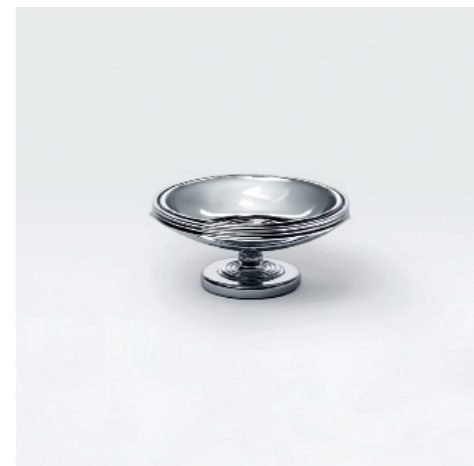

DINA COLLECTION

DESIGN BY ANTONIO BLANCH

ACABADOS FINISHES
 ● 002 CROMO CHROME
 ● 003 CROMO - ORO CHROME - GOLD

TOALLERO 60
TOWEL RAIL 60
16.10.60 ●●

TOALLERO 46
TOWEL RAIL 46
16.10.46 ●●

TOALLERO 30
TOWEL RAIL 30
16.10.30 ●●

PORTARROLLOS AUXILIAR
SPARE PAPER HOLDER
16.40.42 ●●

ESPEJO PARED EXTENSIBLE
EXTENSIBLE WALL MIRROR
90.81.41 ●●

ESPEJO SOBREMESA
MIRROR
90.81.04 ●●

ARGOLLA
TOWEL RING
16.20.55 ●●

ESTANTERÍA TOALLAS
TOWEL RACK
16.51.10 ●●