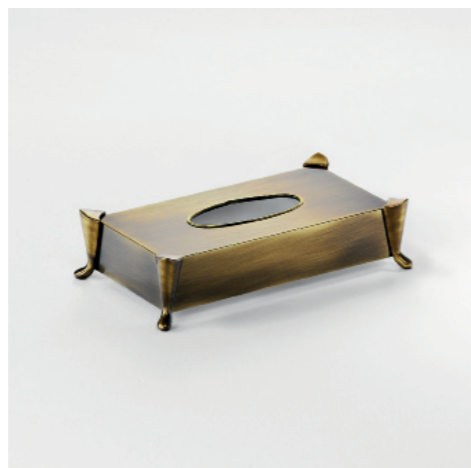

WINDSOR COLLECTION

ACABADOS FINISHES
● 001 ORO GOLD
● 002 CROMO CHROME
● 003 CROMO - ORO CHROME - GOLD
● 011 LATÓN VIEJO OLD BRASS

ESTANTERÍA 1
SHELVING UNIT 1
16.51.01 ●●●●

ESCOBILLERO
TOILET BRUSH HOLDER
26.90.50 ●●●●

CARRITO RECTANGULAR 700 X 450
TROLLEY 700 X 450
16.91.71 ●●●●

PORTACEPILLOS
TOOTHBRUSH HOLDER
14.70.52 ●●●●

JABONERA
SOAP DISH
26.60.90 ●●●●

PAPELERA SIN TAPA
BASKET
14.93.01 ●●●●

PAPELERA CON TAPA
BASKET WITH LID
14.93.50 ●●●●

DINA APLIQUE
WALL LIGHT
16.00.21 ●●●●

DOSIFICADOR
SOAP DISPENSER
14.78.33 ●●●●

CAJA KLEENEX SOBREMESA
TISSUE BOX
26.94.01 ●●●●

BANDEJA
TRAY
14.97.25 ●●●●

PLAFÓN OPAL
CEILING LIGHT
16.01.01 ●●●●