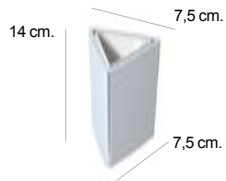

Portacepillos sobremesa
Free standing tooth brush holder
○ 44.70.50.002