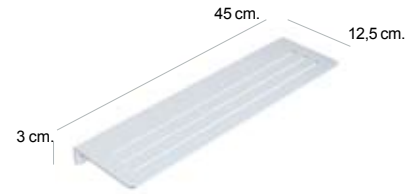

Escobillero pared
Wall brush holder
○ 44.90.01.002

Repisa 45
Tray 45
○ 44.50.45.002