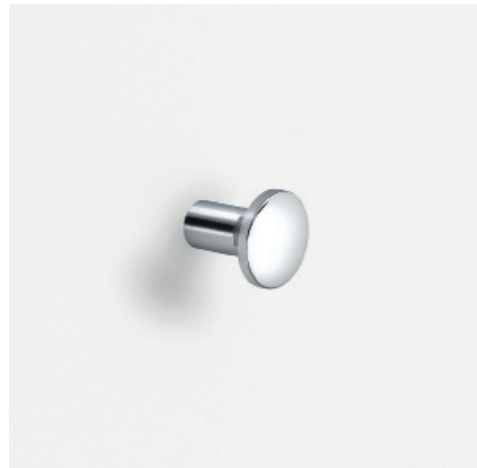

ESPEJO KUBIC 40 X 85
 MIRROR 40 X 85
 36.80.50.050

ESPEJO KUBIC 60 X 100
 MIRROR 60 X 100
 36.80.51.050

ESPEJO 35 X 100
 MIRROR 35 X 100
 53.80.00.243

MAR COLLECTION

DESIGN BY ANTONIO BLANCH

TOALLERO 60
 TOWEL RAIL 60
 75.10.60 ●

TOALLERO 45
 TOWEL RAIL 45
 75.10.45 ●

TOALLERO 35
 TOWEL RAIL 35
 75.10.35 ●

ARGOLLA
TOWEL RING
75.20.55 ●

ESTANTERÍA DE TOALLAS
TOWEL RACK
75.51.10 ●

ESTANTERÍA VERTICAL
VERTICAL TOWEL RACK
75.51.11 ●

PORTACEPILLOS PARED
WALL TOOTHBRUSH HOLDER
75.70.01 ●