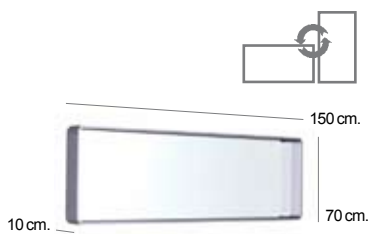

● 50.80.52.243

Espejo kubic 5 caras 80 x 35 x 7  
Mirror 5 sides 35 x 80 x 7 kubic

● 50.80.53.243

Espejo 120 x 30 concert  
Mirror 120 x 30 concert

⊕ 55.80.02.258  
● 55.80.02.246

Espejo 60 x 60 iside  
Mirror 60x60

○ 51.80.54.242

Espejo 100 x 45 iside  
Mirror 45x100

○ 51.80.55.242

Espejo 140 x 30 concert  
Mirror 140 x 30 concert

⊕ 55.80.03.258  
● 55.80.03.246

Espejo 100 x 70  
 Mirror 100 x 70  
 ○ 45.80.50.201  
 ● 45.80.50.007

Espejo 150 x 70  
 Mirror 150 x 70  
 ○ 45.80.51.201  
 ● 45.80.51.007

Espejo redondo iside ø 120  
 Circular mirror ø 120  
 ● 51.80.68.243

Espejo vertical 1 luz 100 x 70  
 Vertical mirror 1 light 100 x 70  
 ○ 45.80.02.201  
 ● 45.80.02.007