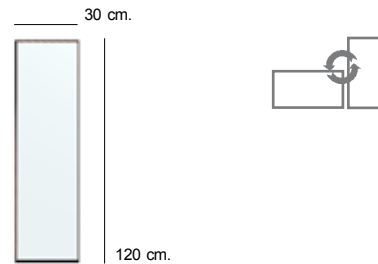

● 53.80.00.243

Espejo br. 50 x 50 ona  
Mirror 50 x 50

○ 41.80.50.002

Espejo br. 70 x 70 ona  
Mirror 70 x 70

○ 41.80.51.002

Espejo br. 100 x 50 ona  
Mirror 100 x 50

○ 41.80.52.002

Espejo kubic 5 caras 60 x 60 x 7  
Mirror 5 sides 60 x 60 x 7 kubic

● 50.80.52.243

Espejo kubic 5 caras 80 x 35 x 7  
Mirror 5 sides 35 x 80 x 7 kubic

● 50.80.53.243

Espejo 120 x 30 concert  
Mirror 120 x 30 concert

⊕ 55.80.02.258  
● 55.80.02.246

Espejo 60 x 60 iside  
Mirror 60x60