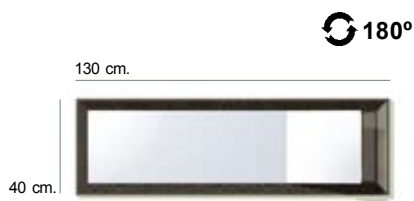

Espejo de 130 x 40 iside
Mirror 130x40 with folding part
● 51.80.64.247
● 51.80.64.251