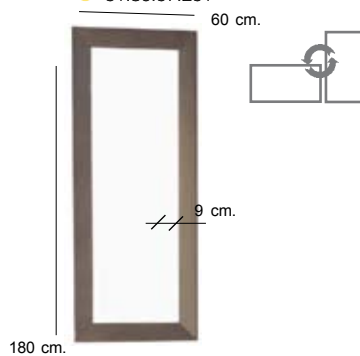

Espejo 150 x 70  
 Mirror 150 x 70  
 ○ 45.80.51.201  
 ● 45.80.51.007

Espejo redondo iside ø 120  
 Circular mirror ø 120  
 ● 51.80.68.243

Espejo vertical 1 luz 100 x 70  
 Vertical mirror 1 light 100 x 70  
 ○ 45.80.02.201  
 ● 45.80.02.007

Espejo horizontal 2 luces 100 x 70  
 Horizontal mirror 2 lights 150 x 70  
 ○ 45.80.03.201  
 ● 45.80.03.007

Espejo oval iside 140 x 50  
 Oval mirror 140x50  
 ● 51.80.67.243

Espejo de 110 x 40 iside  
 Mirror 110x40 with folding part  
 ● 51.80.62.247  
 ● 51.80.62.251

Espejo 60 x 60 iside  
 Mirror 60x60  
 ● 51.80.56.247  
 ● 51.80.56.251

Espejo 50 x 50 concert  
 Mirror 50 x 50 concert  
 ⊕ 55.80.01.258  
 ● 55.80.01.246

Espejo de 130 x 40 iside  
 Mirror 130x40 with folding part  
 ● 51.80.64.247  
 ● 51.80.64.251

Espejo 100 x 60 iside  
 Mirror 60x100  
 ● 51.80.57.247  
 ● 51.80.57.251

Espejo 70 x 70 k2  
 Mirror 70 x 70  
 ● 42.80.50.254  
 ● 42.80.50.256

Espejo de 160 x 40 iside  
 Mirror 160x40 with folding part  
 ● 51.80.65.247