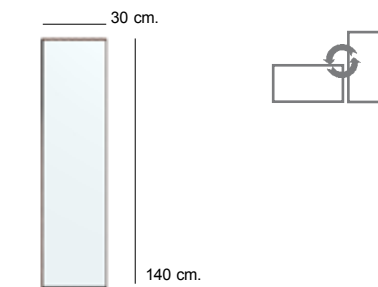

● 53.80.00.243

Espejo br. 50 x 50 ona  
Mirror 50 x 50

○ 41.80.50.002

Espejo br. 70 x 70 ona  
Mirror 70 x 70

○ 41.80.51.002

Espejo br. 100 x 50 ona  
Mirror 100 x 50

○ 41.80.52.002

Espejo kubic 5 caras 60 x 60 x 7  
Mirror 5 sides 60 x 60 x 7 kubic

● 50.80.52.243

Espejo kubic 5 caras 80 x 35 x 7  
Mirror 5 sides 35 x 80 x 7 kubic

● 50.80.53.243

Espejo 120 x 30 concert  
Mirror 120 x 30 concert

⊕ 55.80.02.258  
● 55.80.02.246

Espejo 60 x 60 iside  
Mirror 60x60

○ 51.80.54.242

Espejo 100 x 45 iside  
Mirror 45x100

○ 51.80.55.242

Espejo 140 x 30 concert  
Mirror 140 x 30 concert

⊕ 55.80.03.258  
● 55.80.03.246

Espejo 100 x 70  
 Mirror 100 x 70  
 ○ 45.80.50.201  
 ● 45.80.50.007

Espejo 150 x 70  
 Mirror 150 x 70  
 ○ 45.80.51.201  
 ● 45.80.51.007

Espejo redondo iside ø 120  
 Circular mirror ø 120  
 ● 51.80.68.243

Espejo vertical 1 luz 100 x 70  
 Vertical mirror 1 light 100 x 70  
 ○ 45.80.02.201  
 ● 45.80.02.007