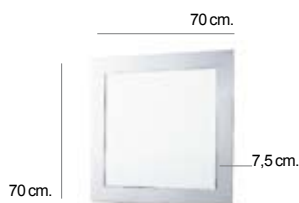

Espejo br. 70 x 70 ona
Mirror 70 x 70

○ 41.80.51.002