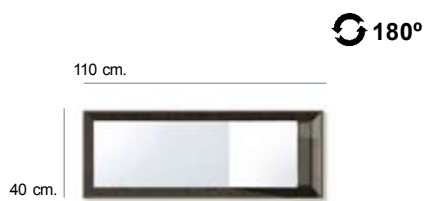

Espejo de 110 x 40 iside
Mirror 110x40 with folding part
● 51.80.62.247
● 51.80.62.251