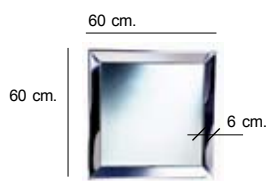

● 50.80.52.243

Espejo kubic 5 caras 80 x 35 x 7  
Mirror 5 sides 35 x 80 x 7 kubic

● 50.80.53.243

Espejo 120 x 30 concert  
Mirror 120 x 30 concert

⊕ 55.80.02.258  
● 55.80.02.246

Espejo 60 x 60 iside  
Mirror 60x60