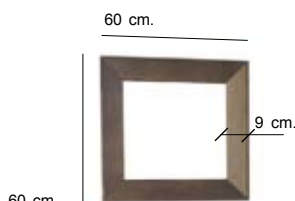

Espejo 60 x 60 iside
Mirror 60x60
● 51.80.56.247
● 51.80.56.251