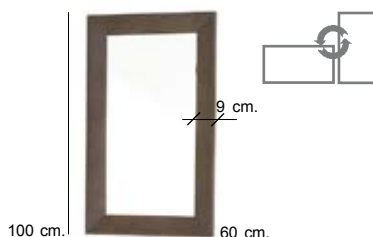

Espejo 100 x 60 iside
Mirror 60x100
● 51.80.57.247
● 51.80.57.251