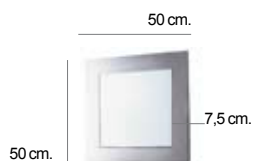

● 90.80.51.217  
● 90.80.51.218

Elba  
Mirror 100x70 with bevel elba

● 90.80.52.217  
● 90.80.52.218

Espejo 40 x 85 kubic  
Mirror 40x85

● 36.80.50.050

Espejo 60 x 100 kubic  
Mirror 60x100

● 36.80.51.050

Espejo 100 x 35 metric  
Mirror

● 53.80.00.243

Espejo br. 50 x 50 ona  
Mirror 50 x 50

○ 41.80.50.002

Espejo br. 70 x 70 ona  
Mirror 70 x 70

○ 41.80.51.002

Espejo br. 100 x 50 ona  
Mirror 100 x 50

○ 41.80.52.002

Espejo kubic 5 caras 60 x 60 x 7  
Mirror 5 sides 60 x 60 x 7 kubic