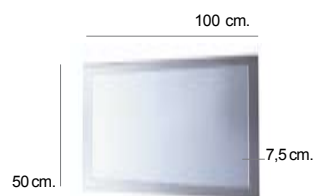

● 53.80.00.243

Espejo br. 50 x 50 ona  
Mirror 50 x 50

○ 41.80.50.002

Espejo br. 70 x 70 ona  
Mirror 70 x 70

○ 41.80.51.002

Espejo br. 100 x 50 ona  
Mirror 100 x 50

○ 41.80.52.002

Espejo kubic 5 caras 60 x 60 x 7  
Mirror 5 sides 60 x 60 x 7 kubic

● 50.80.52.243

Espejo kubic 5 caras 80 x 35 x 7  
Mirror 5 sides 35 x 80 x 7 kubic

● 50.80.53.243

Espejo 120 x 30 concert  
Mirror 120 x 30 concert

⊕ 55.80.02.258  
● 55.80.02.246

Espejo 60 x 60 iside  
Mirror 60x60