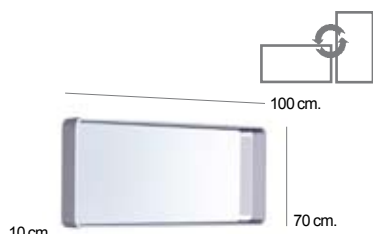

● 50.80.52.243

Espejo kubic 5 caras 80 x 35 x 7  
Mirror 5 sides 35 x 80 x 7 kubic

● 50.80.53.243

Espejo 120 x 30 concert  
Mirror 120 x 30 concert

⊕ 55.80.02.258  
● 55.80.02.246

Espejo 60 x 60 iside  
Mirror 60x60

○ 51.80.54.242

Espejo 100 x 45 iside  
Mirror 45x100

○ 51.80.55.242

Espejo 140 x 30 concert  
Mirror 140 x 30 concert

⊕ 55.80.03.258  
● 55.80.03.246

Espejo 100 x 70  
 Mirror 100 x 70  
 ○ 45.80.50.201  
 ● 45.80.50.007

Espejo 150 x 70  
 Mirror 150 x 70  
 ○ 45.80.51.201  
 ● 45.80.51.007

Espejo redondo iside ø 120  
 Circular mirror ø 120  
 ● 51.80.68.243

Espejo vertical 1 luz 100 x 70  
 Vertical mirror 1 light 100 x 70  
 ○ 45.80.02.201  
 ● 45.80.02.007