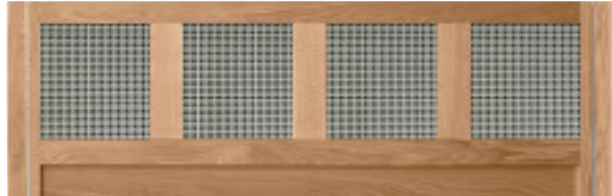

BATH PANELS

Handcrafted from a combination of both solid wood and quality veneers, our collection of beautiful bath panels can add detail, distinction and a real point of difference to your overall bathroom scheme.

FRONT PANEL OPTIONS

- a. Shaker / Thurlestone bath front panel 1700mm or 1800mm
  Natural Oak or Wenge
  Painted finishes also available as shown in the Thurlestone range
- b. Linea bath front panel with frosted glass inserts 1700mm or 1800mm
  Wenge or Natural Oak
- c. Cuda bath front panel 1700mm or 1800mm
  Wood Weave
  Natural Oak, Wenge
- d. Raised & fielded bath front panel 1700mm or 1800mm
  Mahogany, Natural Oak or Wenge
- e. Cuda bath front panel 1700mm or 1800mm
  Metal Weave
  Natural Oak or Wenge
- f. North Shore bath front panel 1700mm
  White Linen
- g. Barrington front bath panel 1700mm or 1800mm
  Wenge or Black Walnut
- h. Esteem bath front panel 1720mm or 1820mm,
  For use with an Esteem end panel
  Bath centre panel options
  Wenge or Natural Oak
  Bath top/bottom panel options:
  Wenge or Natural Oak

c.