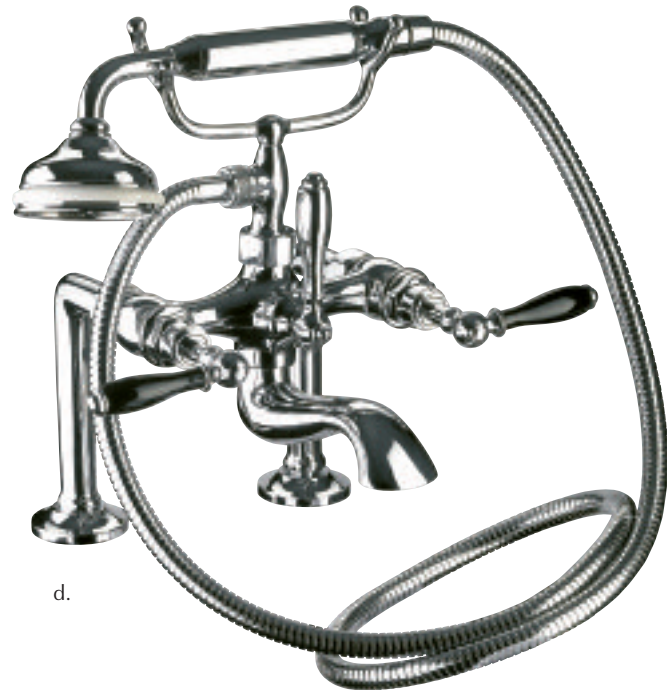

# IMPERIAL

BRINING BATHROOMS TO LIFE, FOR LIFE

# BEC

A collection of real character. Marry Bec to any modern or traditional sanitaryware to transform it into a real work of art... a centrepiece to be proud of. Incorporating quarter turn ceramic disc technology.

Only suitable for high-pressure/pumped water systems.

a.

b.

c.

- a. 3 hole basin mixer kit  
with black ceramic handles
- b. 4 hole bath filler kit  
With black ceramic handles
- c. Stopcock kit  
with black ceramic handles
- d. Bath shower mixer kit  
with black ceramic handles

Floor-mounted stand-pipe kit (not shown),  
for use with bath shower mixer

All brassware available in Chrome, Antique Gold  
or Polished Nickel finishes

d.