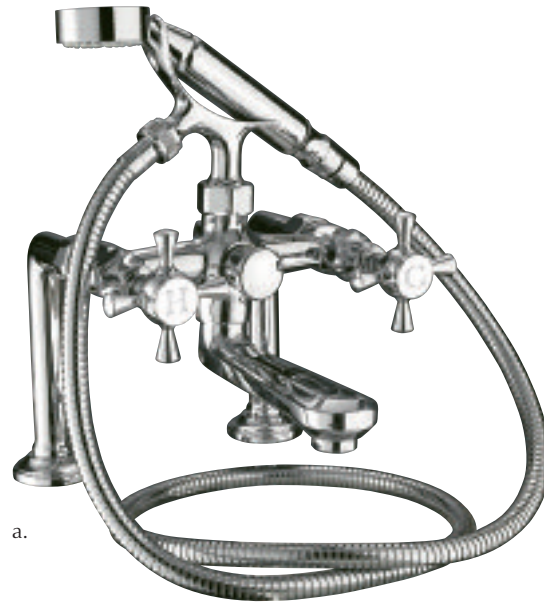

2010

IMPERIAL

BRINING BATHROOMS TO LIFE, FOR LIFE

COU

Glorious, striking and elegant.

Cou makes a design statement without compare. Quarter turn ceramic disc technology teamed with classical style makes the Cou range of brassware, unique in its own way.

Only suitable for high pressure/pumped water systems.

a.

b.

c.

d.

e.

f.

a. Bath shower mixer kit, deck mounted

Floor-mounted stand-pipe kit (not shown),
for use with bath shower mixer

b. Basin mono mixer kit

c. Bidet mono mixer kit

d. 3 hole basin mixer kit

e. 4 hole bath filler and handset kit

f. Stopcock kit

All brassware available in Chrome, Antique
Gold or Polished Nickel finishes