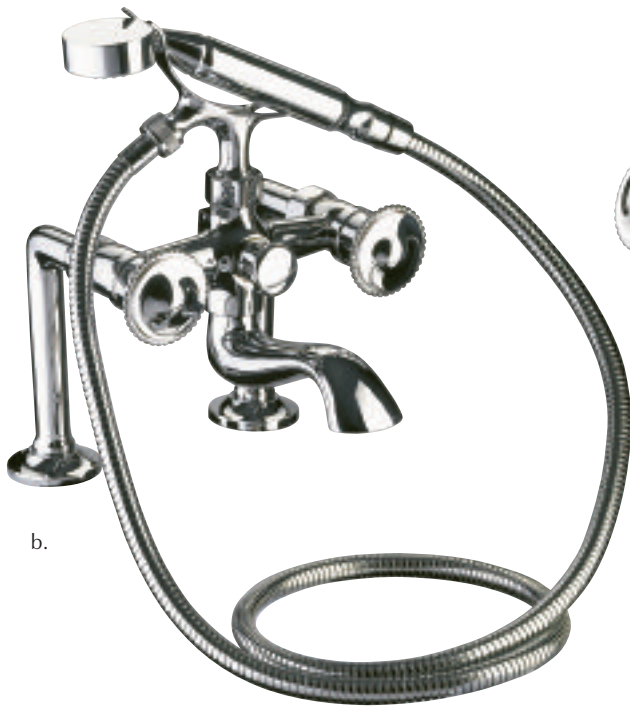

# IMPERIAL

BRINING BATHROOMS TO LIFE, FOR LIFE

# GIOIELLO

Taking its inspiration from Middle Eastern jewellery and architecture, Gioiello is sure to prove a timeless classic. With quarter turn ceramic disc technology.

Only suitable for high-pressure/pumped water systems.

b.

a.

c.

d.

e.

f.

a. 4 hole bath filler and handset kit

b. Bath shower mixer kit, deck-mounted

c. Bidet mono mixer kit

d. Basin mono mixer kit

e. 3 hole basin mixer kit

Floor-mounted stand-pipe kit (not shown), for use with bath shower mixer

f. Stopcock kit

All brassware available in Chrome, Antique Gold or Polished Nickel finishes