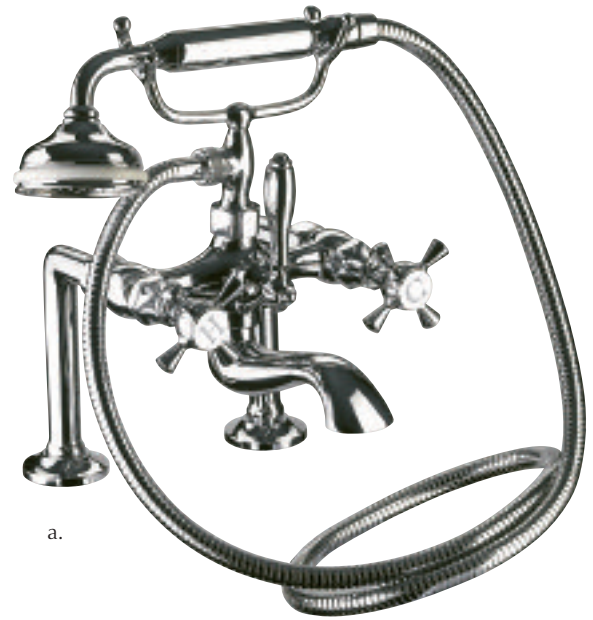

2010

IMPERIAL

BRINING BATHROOMS TO LIFE, FOR LIFE

GLACE

Bringing art into the bathroom.

Bold and energetic, Glace is as striking as it is dynamic.

Incorporating quarter turn ceramic disc technology.

Only suitable for high-pressure/pumped water systems.

- a. Bath shower mixer kit,
deck-mounted

Floor-mounted stand-pipe
kit (not shown), for use with
bath shower mixer

- b. Stopcock kit

- c. Basin mono mixer kit

- d. Bidet mono mixer kit

- e. 4 hole bath filler and
handset kit

- f. 3 hole basin mixer kit

All brassware available in
Chrome, Antique Gold or
Polished Nickel finishes

a.

b.

c.

d.

e.

f.