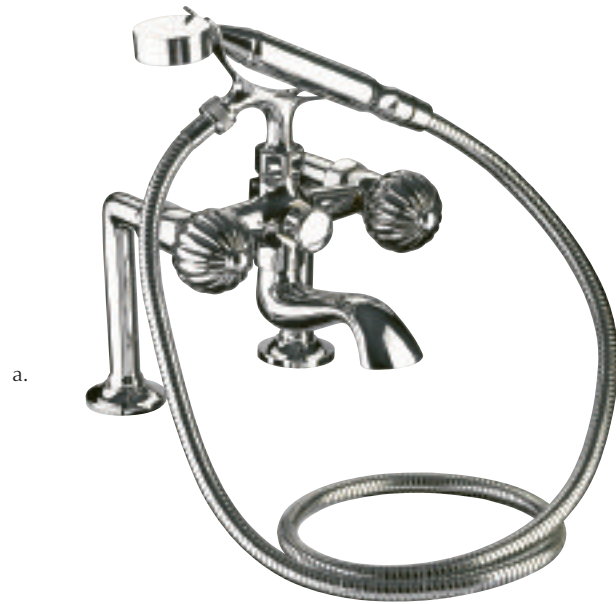

# IMPERIAL

BRINING BATHROOMS TO LIFE, FOR LIFE

# GLOBO

Traditionally elegant with regal proportions.

Globo epitomises all that is luxurious and elegant in brassware. Incorporating quarter turn ceramic disc technology, it is the perfect fusion of delightful charm and performance.

Only suitable for high pressure/pumped water systems.

a.

b.

c.

d.

e.

f.

a. Bath shower mixer kit

c. Basin mono mixer kit

Floor-mounted stand-pipe kit  
(not shown), for use with  
bath shower mixer

d. 3 hole basin mixer kit

b. 4 hole bath filler kit

e. Bidet mono mixer kit

f. Stopcock kit

All brassware available in Chrome, Antique Gold or Polished Nickel finishes