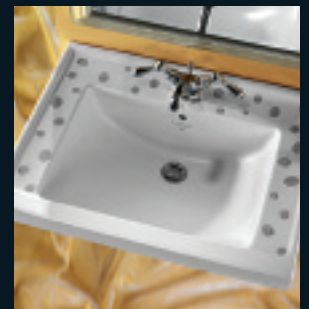

Cistern lid

Basin (1 or 3 tap hole only)

JAZZ

Fresh, energetic and fun, Jazz adds a unique touch of elegance and classical distinction to your Imperial bathroom. Jazz offers appeal to those looking to introduce a very high level of individuality, design and style to their new bathroom. A co-ordinating cistern lid is also supplied.

Basin (1 or 3 tap hole only)

Basin (1 or 3 tap hole only)

Cistern lid

KINETIC

A crisp and pleasing contemporary look that's already become a modern classic.

We also supply a co-ordinating cistern lid to complete your bathroom look.

PEBBLE

A bold statement of design and confidence that takes your mind back to vast open beaches strewn with smoothly polished pebbles, complementing our Astoria Deco range to perfection. A co-ordinating cistern lid is included.

Cistern lid

Basin (1 or 3 tap hole only)