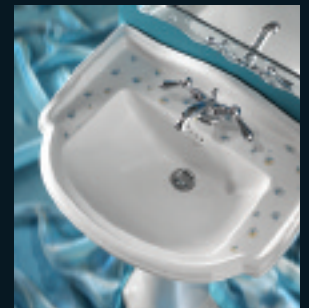

Limited Edition

BY IMPERIAL BATHROOMS

JAZZ	68
ZEN	69
KINETIC	70
PEBBLE	71

Imperial - making history!

A milestone in the production of uniquely elegant bathrooms for the most discerning customers. A rare opportunity to express your individuality, high sense of design and unique style. Imperial Limited Edition represents, quite literally, the art of the timeless bathroom ceramicware.

Cistern lid

Basin (1 or 3 tap hole only)

JAZZ

Fresh, energetic and fun, Jazz adds a unique touch of elegance and classical distinction to your Imperial bathroom. Jazz offers appeal to those looking to introduce a very high level of individuality, design and style to their new bathroom. A co-ordinating cistern lid is also supplied.

Zen is all about balance, harmony and wellness. Finish the design with the matching cistern lid to ensure your bathroom haven is complete.

Zen: harmony and repose. Co-ordinates with Oxford suite.

Cistern lid

Basin (1 or 3 tap hole only)

Basin (1 or 3 tap hole only)

Cistern lid

KINETIC

A crisp and pleasing contemporary look that's already become a modern classic.

We also supply a co-ordinating cistern lid to complete your bathroom look.