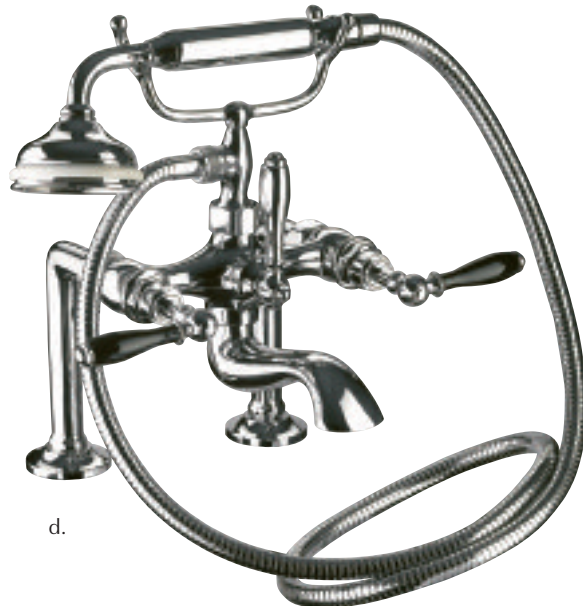

2010

IMPERIAL

BRINING BATHROOMS TO LIFE, FOR LIFE

NOTTE

Sleek, beautiful, elegant.

With its black handles and flowing smooth chrome curves, Notte is sure to appeal to the modern and traditionalist alike.

Incorporating quarter turn ceramic disc technology.

a. 3 hole basin mixer kit
With black ceramic handles

b. 4 hole bath filler kit
With black ceramic handles

c. Stopcock kit
With black ceramic handles

d. Bath shower mixer kit
With black ceramic handles

Floor-mounted stand-pipe kit (not shown),
for use with bath shower mixer

e. Bidet
With black ceramic handle

All brassware available in Chrome, Antique Gold or Polished Nickel finishes