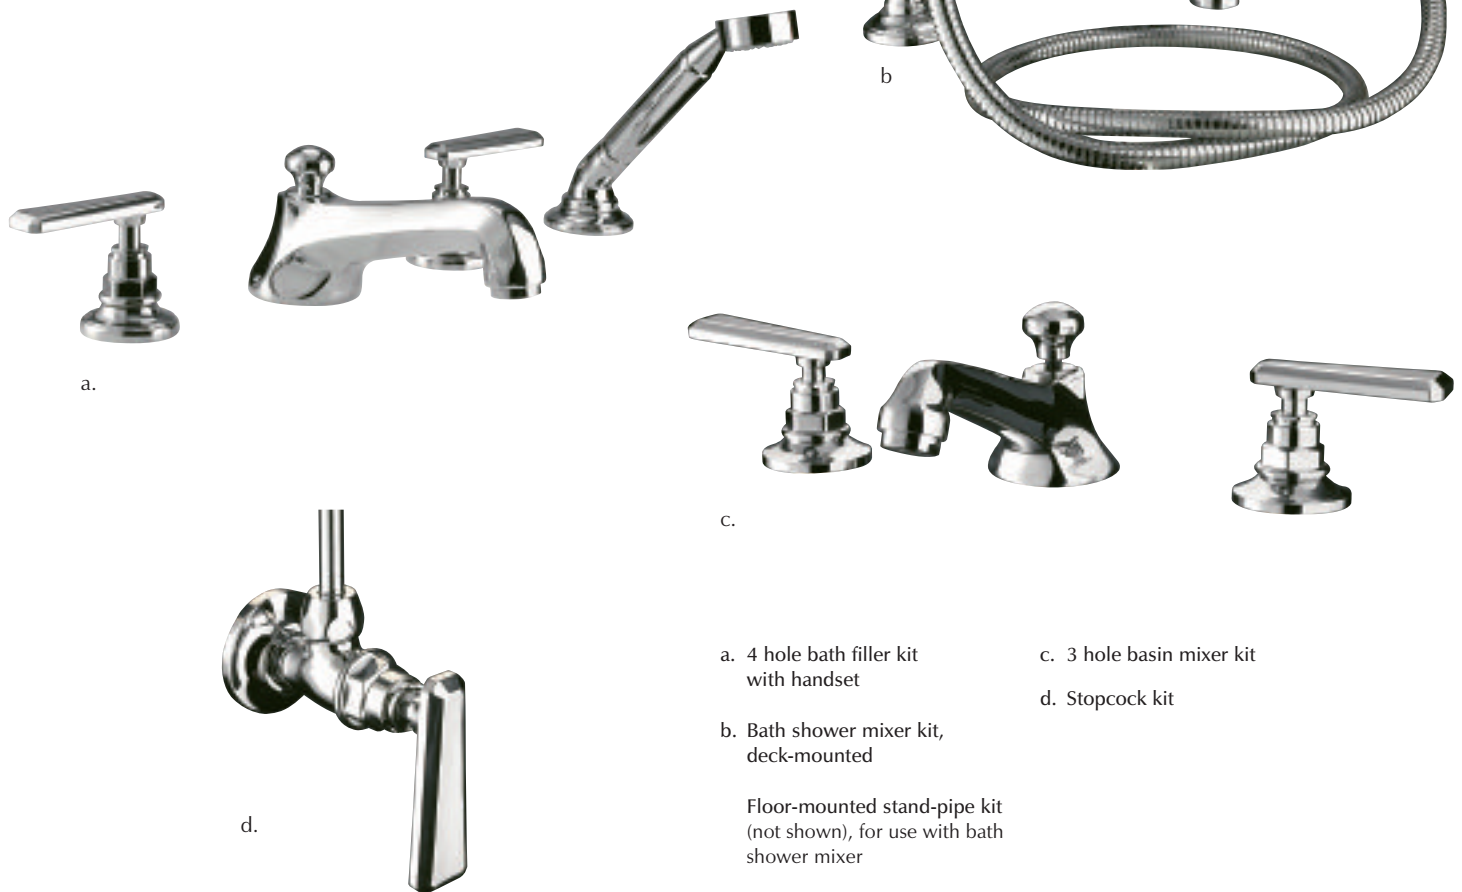

# IMPERIAL

BRINING BATHROOMS TO LIFE, FOR LIFE

# POULIE

Stylish and dramatic charm.

With advanced quarter turn ceramic disc technology, Poulie can be teamed with both classical and contemporary sanitaryware with equally striking effect.

Only suitable for high pressure/pumped water systems.

a. 4 hole bath filler kit with handset

b. Bath shower mixer kit, deck-mounted

c. 3 hole basin mixer kit

d. Stopcock kit

Floor-mounted stand-pipe kit (not shown), for use with bath shower mixer

All brassware available in Chrome, Antique Gold or Polished Nickel finishes